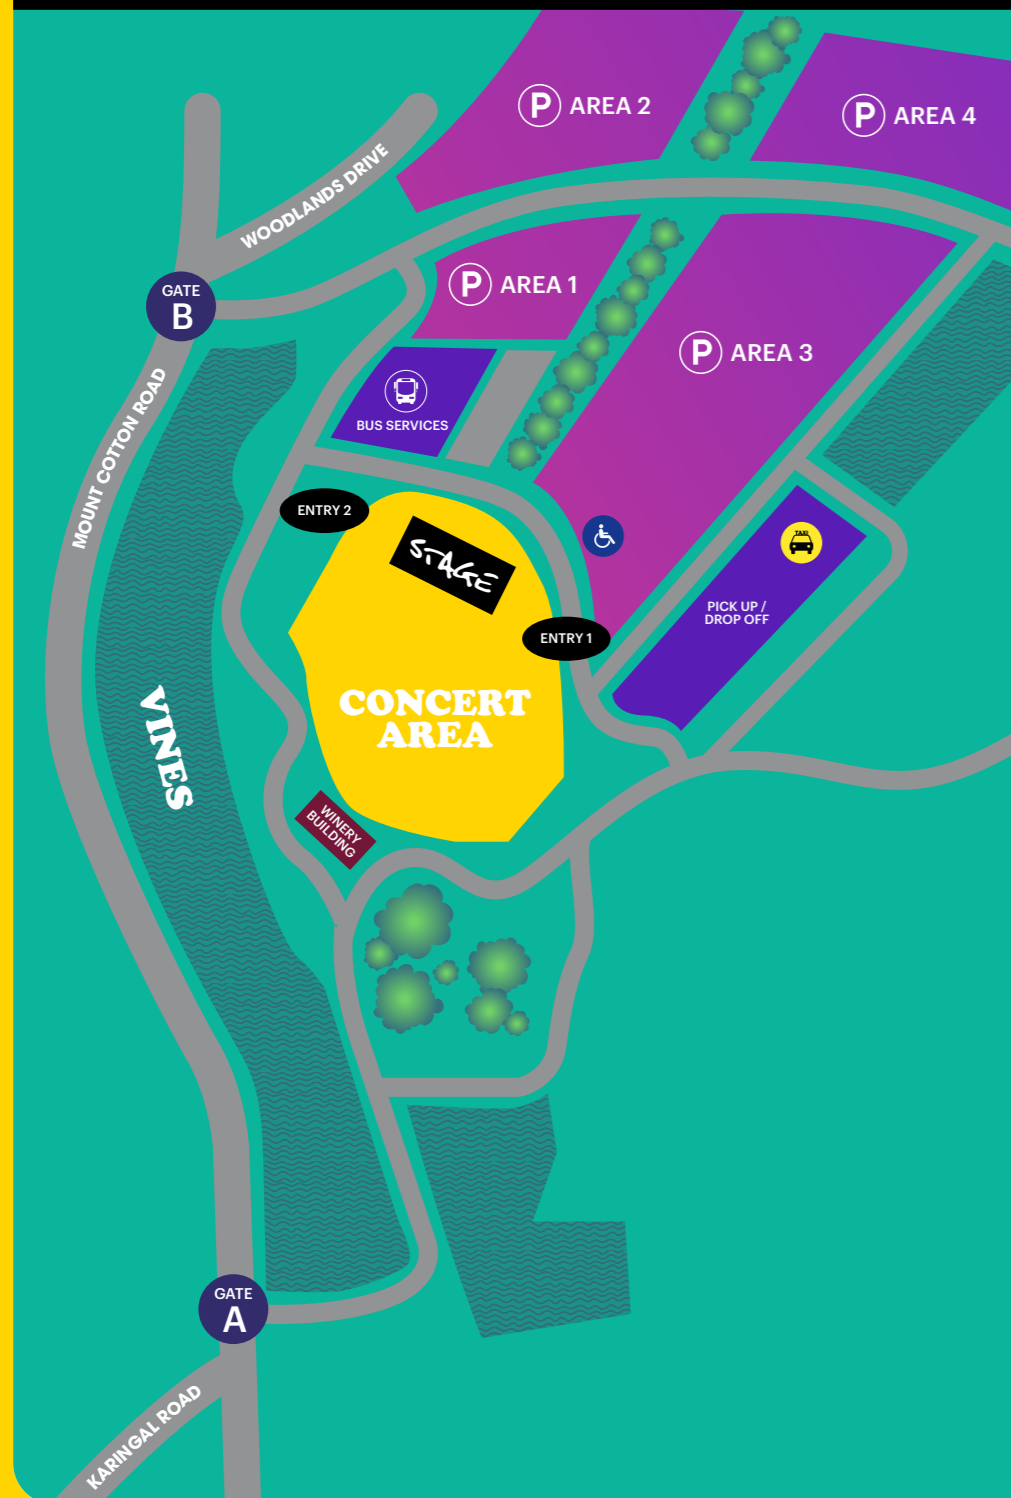

SUN 23 MAR

SIRROMET WINES
MT COTTON, QLD

TRAVEL + PARKING MAP

HOW TO GET THERE

850 - 938 MOUNT COTTON RD
MOUNT COTTON QLD 4165

TIP:

The best way to get to the event is by the event shuttles available from Brisbane CBD, Gold Coast and many more surrounding locations. Refer to bus transport info.

- Car Parking via Gate B Mount Cotton Road
- Pick Up / Drop Off
Taxis, Uber, Limos, Drop off & Pickups enter via Mount Cotton Road, via Gate A
- Mini Buses enter via Mount Cotton Road, via Gate A
- Accessible Parking, enter via Mount Cotton Road, Gate A.
- Large buses enter via Mount Cotton Road, Gate A.

NO DROP OFFS OR PICK UPS ON ROADWAYS

ENTRY 1

Enter & Exit here for busses

ENTRY 2

Enter & Exit here for access to:
Car Parking, Taxi & Uber Pickup

EVENT MAP

Front General Admission is standing only, no BYO chairs permitted.

SIRROMET

- | | | | |
|-------------|-------------------|--------------------|--------------|
| BAR | TUSCAN TERRACE | TOILETS | FIRST AID |
| FOOD | FREE WATER | ACCESSIBLE TOILETS | SMOKING AREA |
| MERCHANDISE | HAMPER COLLECTION | ACCESSIBLE VIEWING | BOX OFFICE |