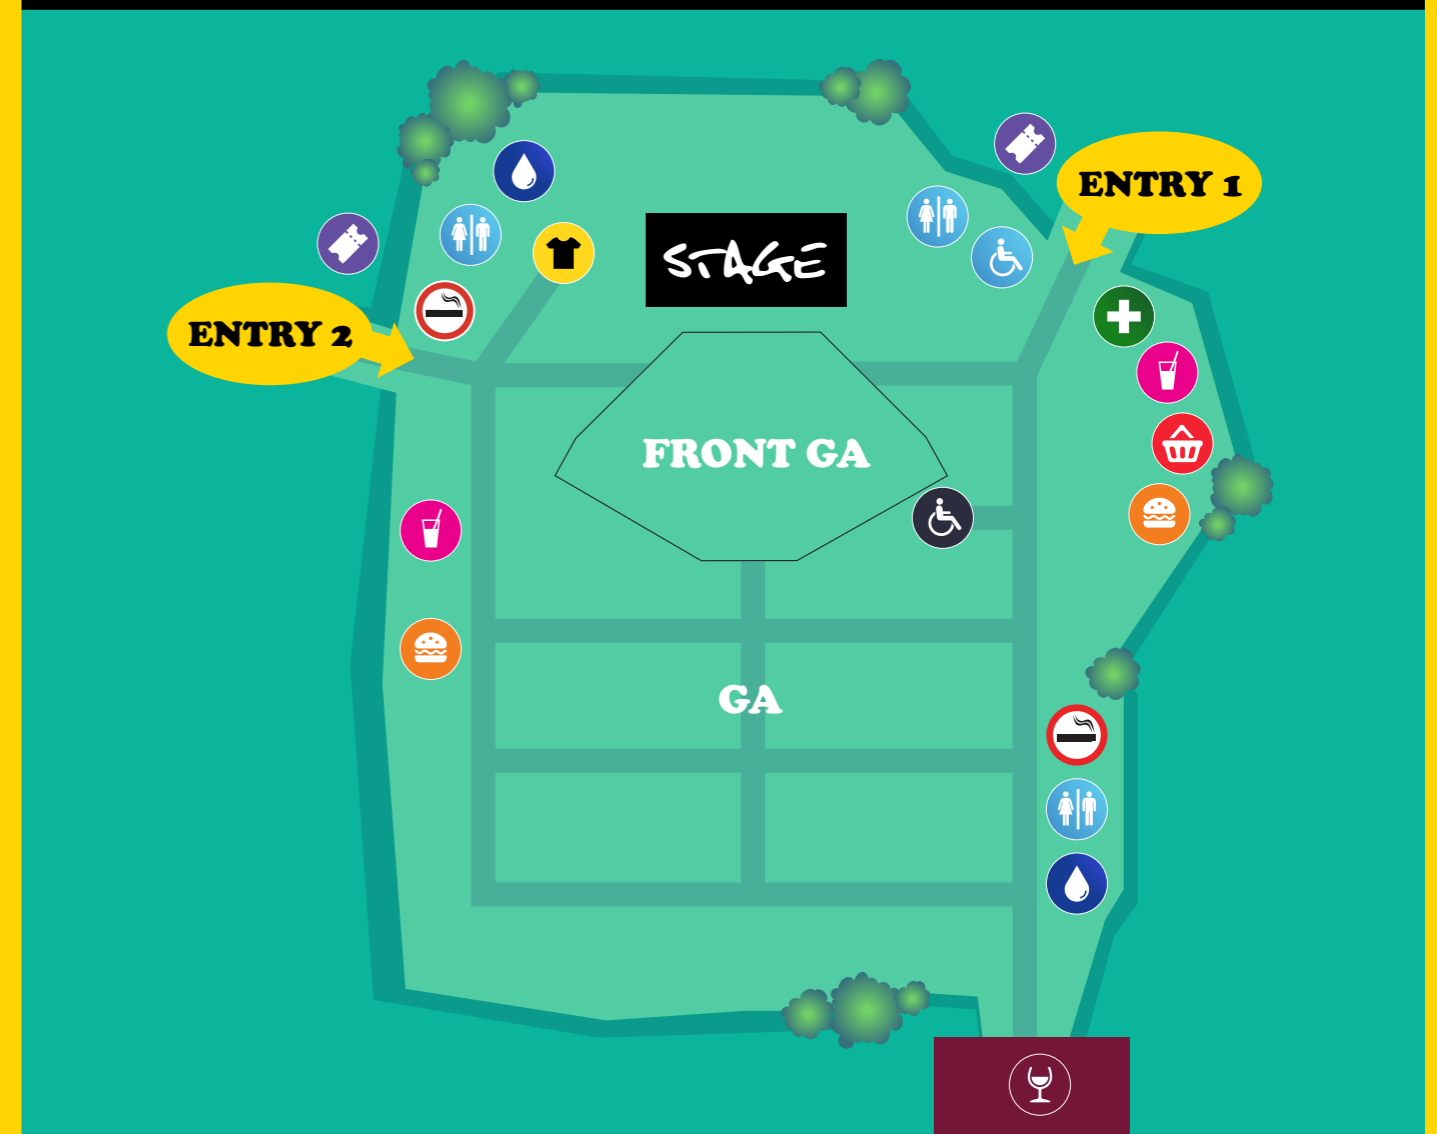

- Car Parking via Gate B Mount Cotton Road
- Pick Up / Drop Off
Taxis, Uber, Limos, Drop off & Pickups enter via Mount Cotton Road, via Gate A
- Mini Buses enter via Mount Cotton Road, via Gate A
- Accessible Parking, enter via Mount Cotton Road, Gate A.
- Large buses enter via Mount Cotton Road, Gate A.

NO DROP OFFS OR PICK UPS ON ROADWAYS

ENTRY 1

Enter & Exit here for busses

ENTRY 2

Enter & Exit here for access to:
Car Parking, Taxi & Uber Pickup

EVENT MAP

Front General Admission is standing only, no BYO chairs permitted.

SIRROMET

- | | | | |
|-------------|-------------------|--------------------|--------------|
| BAR | TUSCAN TERRACE | TOILETS | FIRST AID |
| FOOD | FREE WATER | ACCESSIBLE TOILETS | SMOKING AREA |
| MERCHANDISE | HAMPER COLLECTION | ACCESSIBLE VIEWING | BOX OFFICE |