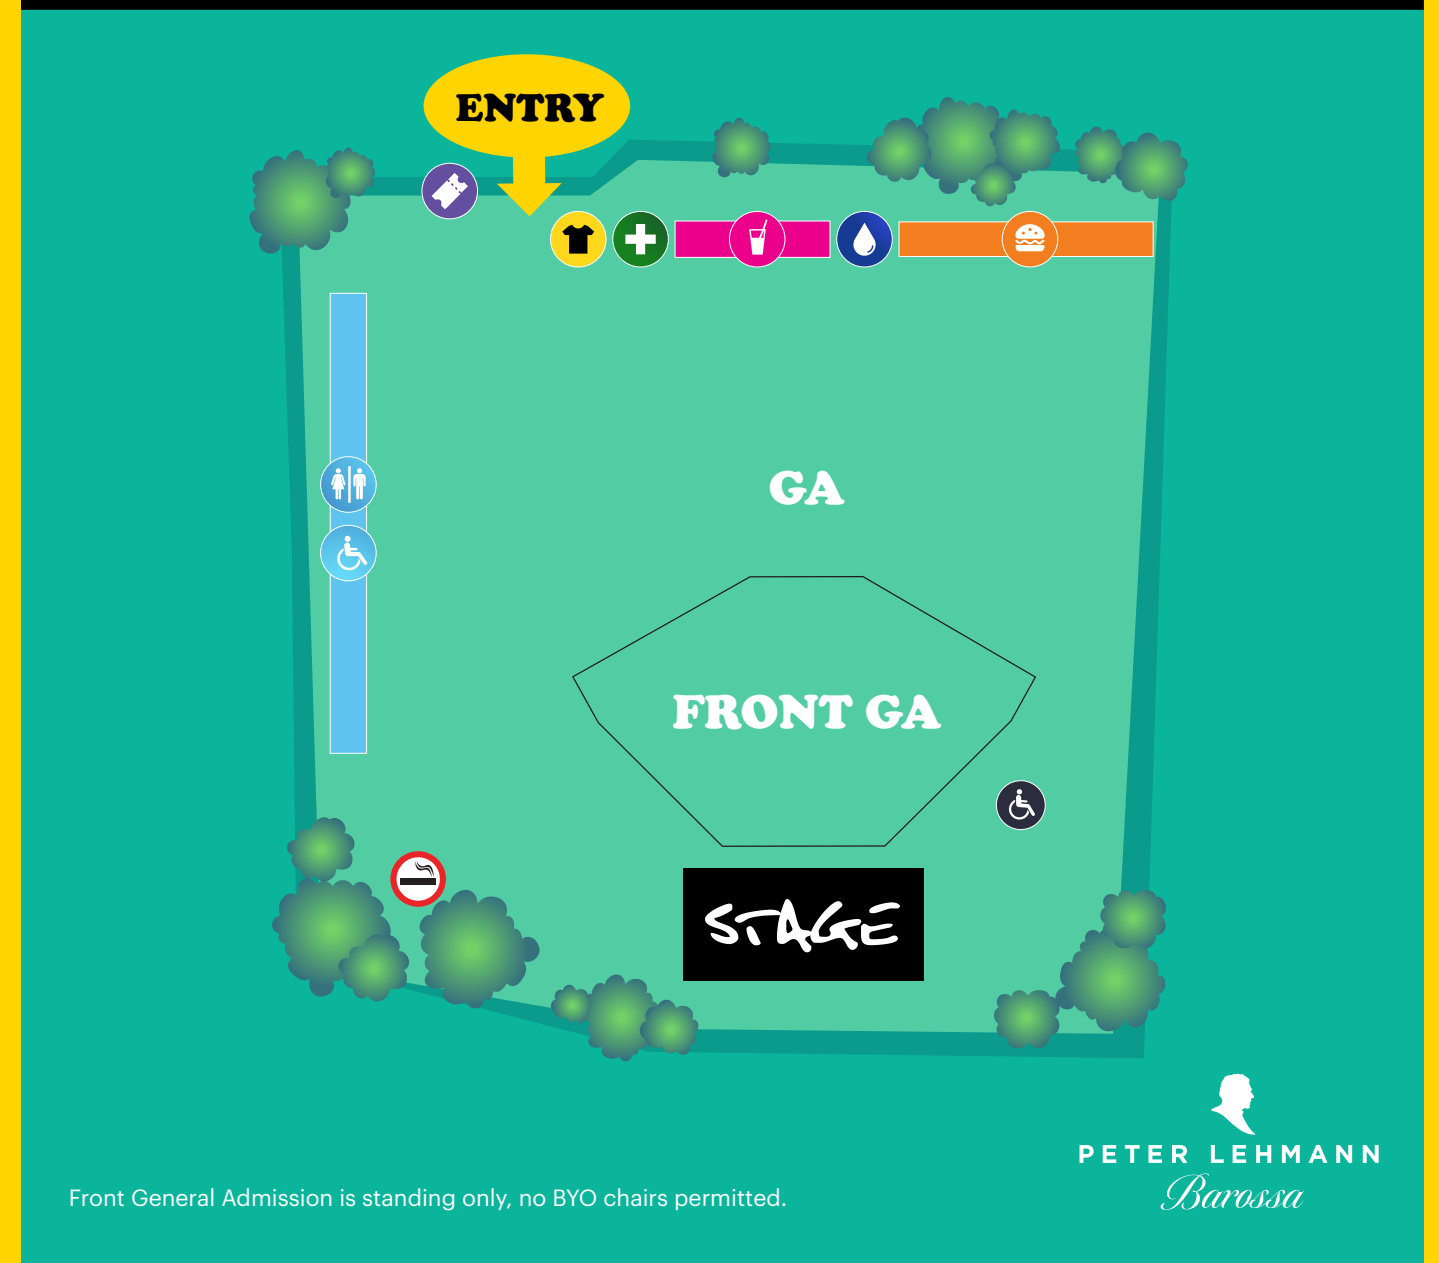

**FRI 21 MAR**

**PETER LEHMAN WINES  
BAROSSA VALLEY, SA**

**TRAVEL + PARKING MAP**

**HOW TO GET THERE**

PETER LEHMAN WINES  
PARA RD,  
TANUNDA SA 5352

**TIP:**

The best way to get to the event is by the event shuttles and busses available from Adelaide CBD, and many more surrounding locations. Refer to bus transport info.

**FROM ADELAIDE**  
Head north on the M2  
Exit Sir Condor Laucke Way  
Turn right onto Stonewell Rd  
Turn left onto Seppeltsfield Rd  
Turn right onto Stelzer Rd  
Turn left into GATE B

Taxis, Uber, Drop off / Pick up,  
Enter off Stelzer Rd  
through Gate B

Accessible Parking  
via Gate B, Stelzer Rd

Accessible Drop Off / Pick Up  
via Gate B, Stelzer Rd

Buses and Mini Buses enter  
via Gate B, Stelzer Rd

**EVENT MAP**

Front General Admission is standing only, no BYO chairs permitted.